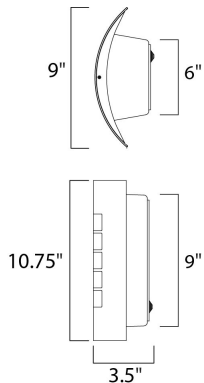

#### MEASUREMENTS

DIMENSION : 9" W x 10.75" H x 3.5" Ext  
 BACK PLATE : 6" W x 9" H x 7.5" HCO  
 HANGING WEIGHT : 2.82 lb